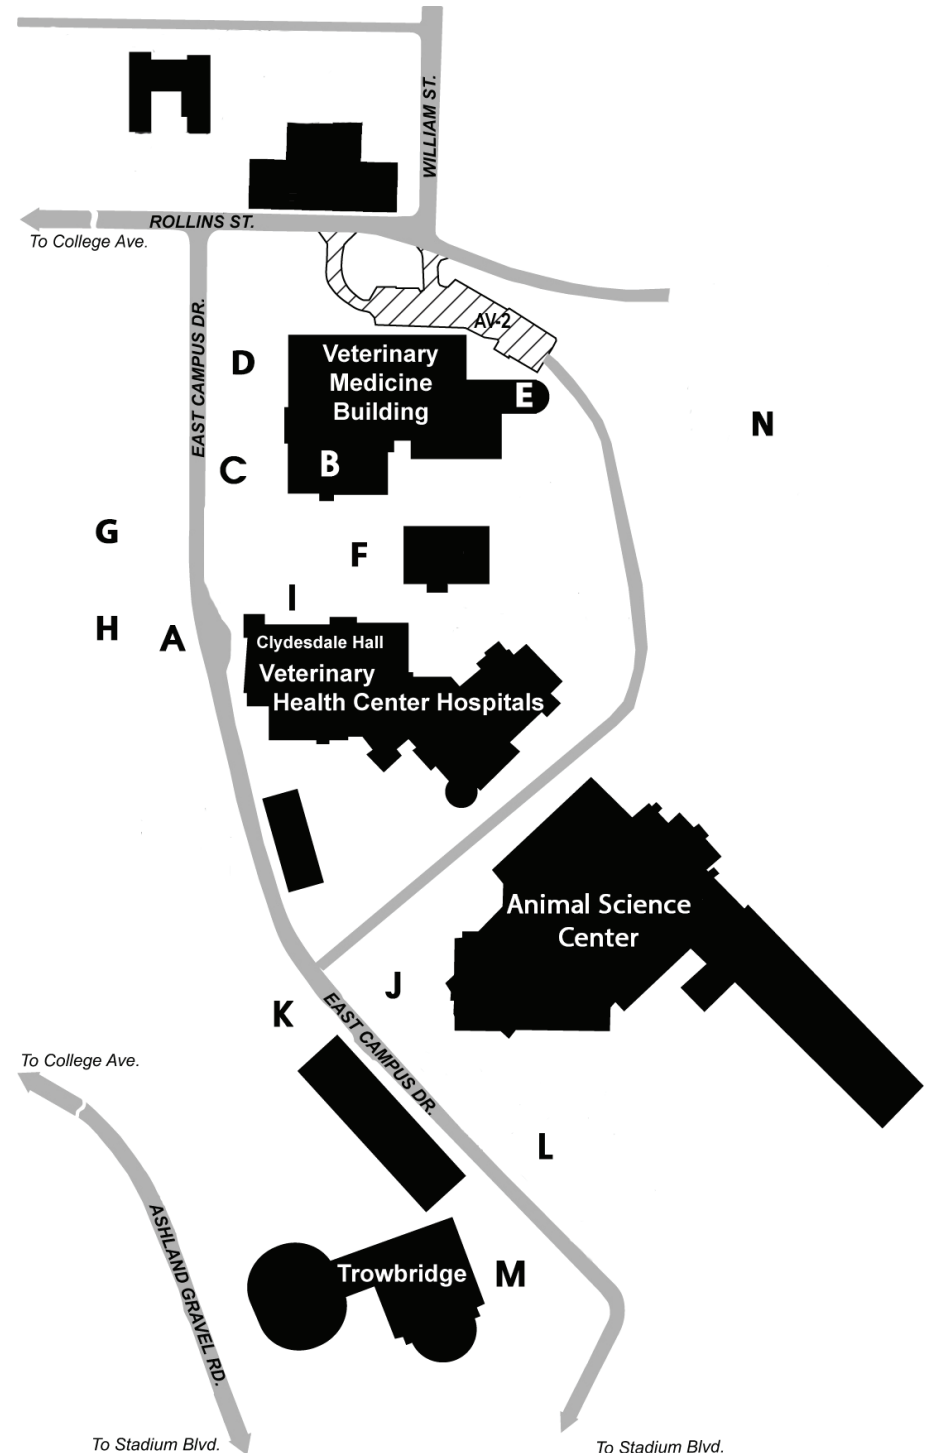

LOCATION OF ACTIVITIES

A: Hospitality Booth

B: Veterinary Medicine Building Entrance

C: Sidewalk, West Side of the Veterinary Medicine Building

D: Lawn, West Side of Veterinary Medicine Building

E: Veterinary Medicine Building
Adams Conference Center and Auditorium

F: Parking Lot
Food Trucks

G: Lawn Area Next to Parking Lot 16

H: Parking Lot 16

I: Veterinary Health Center

J: Parking Lot 6
Outside the Animal Science Research Building

K: Lawn Area Across from the Animal Science Building

L: Mule Rides in Parking Lot 6

M: Trowbridge

N: Parking Lot 9
Community Parking

Get Moo-ving!

- Visit the Passport Stations
- Collect a Sticker at Each Location and Paste it to this Page
- Turn in Your Passport at Hospitality Booth A to Receive a Prize!

(To find the location of each Passport Station, turn the page. Passport stations are underlined.)

1. • Raptor Rehabilitation
2. • K9 Unit
3. • Bear River Ranch
4. • House Rabbits Rescue of Missouri
5. • Barnie's Place
6. • Surgery Bears
7. • Lab Adventures: Come be a Diagnostic Detective!
8. • Boone County Rescue
9. • Udder Milking (in Trowbridge)
10. • Petropolis